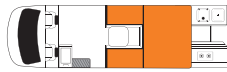

SCOUT 4WD