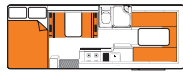

FRONTIER