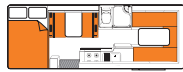

EXPLORER