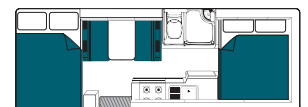

a stylish way to travel

- Contemporary design with an apartment feel
- Generous living area
- Spacious beds
- Roomy overhead cab
- DVD player with flat screen
- Automatic transmission
- Generous storage space, including external locker