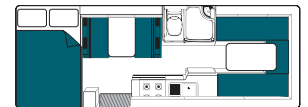

a stylish way to travel

- Contemporary design with an apartment feel
- Generous living area
- Spacious beds
- Roomy overhead cab
- DVD player with flat screen
- Automatic transmission
- Generous storage space, including external locker