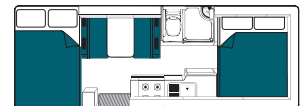

motorhome specifications

Booking code	4BMP
Vehicle make	Mercedes or Volkswagen
Sleeping capacity	4 adults
Air conditioning - Driver's cab/Main cab	Yes/No
Awning	Yes—fixed
Beds	2 doubles
Bed dimensions	Double (over cab) 2.10m x 1.45m Double (rear) 2.10m x 1.45m
Bike rack can be fitted**	Yes (maximum 2 bikes)
Certified self contained	Yes
Child and booster seat fittings	2 child or booster seats
Drinking water filter	Yes
Elite available (guaranteed under 12 months on fleet for an additional fee)	Yes
Engine	2.2L–3.0L turbo diesel
Extras	Reversing camera/ personal safe/ external storage locker
Fly screens	Yes
Fresh water tank	82L
Fridge/Freezer	130L
Fuel tank capacity	71L–75L
Gas bottle	Yes
Gas cooker	Yes
Heating - Driver's cab/Main cab	Yes/Diesel
Hot/Cold pressurised water	Yes
Internal walk through	Yes
Kitchen sink	Yes
Media/Entertainment ^A	Radio, bluetooth, USB, DVD player with flat screen, CD player, GPS, WiFi capability
Microwave	Yes—operates when connected to 240V
Power supply (Volts)	12V battery/240V mains/ solar power
Seatbelts - Driver's cab/Main cab	2/2
Shower	Yes
Toilet	Yes
Transmission	Automatic
Waste water tank	82L

dimensions

Length	7.20m–7.25m
Width	2.25m
Height	3.25m–3.40m
Interior height	2.15m

a stylish way to travel

- Contemporary design with an apartment feel
- Generous living area
- Spacious beds
- Roomy overhead cab
- DVD player with flat screen
- Automatic transmission
- Generous storage space, including external locker