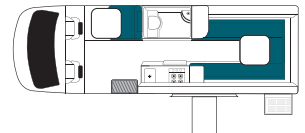

motorhome specifications

Booking code	2BTSM
Vehicle make	Mercedes or Volkswagen
Sleeping capacity	2 adults
Air conditioning - Driver's cab/Main cab	Yes/No
Awning	No
Beds	1 double or 2 singles
Bed dimensions	Double 1.91m x 1.78m or Singles 1.91m x 0.60m
Bike rack can be fitted**	Yes (maximum 2 bikes)
Certified self contained	Yes
Child and booster seat fittings	No
Drinking water filter	No
Elite available (guaranteed under 12 months on fleet for an additional fee)	Yes
Engine	2.2L turbo diesel
Extras	Reversing camera/personal safe/ external table/built-in BBQ/ front swivel seats
Fly screens	No
Fresh water tank	120L
Fridge/Freezer	130L
Fuel tank capacity	71L-75L
Gas bottle	Yes
Gas cooker	Yes
Heating - Driver's cab/Main cab	Yes/Diesel
Hot/Cold pressurised water	Yes
Internal walk through	Yes
Kitchen sink	Yes
Media/Entertainment ^A	Radio, bluetooth, USB, DVD player with flat screen, CD player, GPS, WiFi capability
Microwave	Yes—operates when connected to 240V
Power supply (Volts)	12V battery/240V mains/ solar power
Seatbelts - Driver's cab/Main cab	2/0
Shower	Yes
Toilet	Yes
Transmission	Automatic
Waste water tank	120L

dimensions

Length	7.00m
Width	2.04m
Height	2.80m
Interior height	1.90m

take your world with you

- Flexible and spacious bed configurations - clever rear "U" shape design enables various bed configurations
- Built-in BBQ
- DVD player with flat screen
- Automatic transmission
- Ample storage for golf clubs, fishing rods and even one large soft bag under the bed