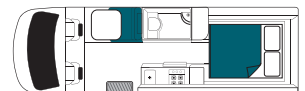

motorhome specifications

Booking code	2BTSM
Vehicle make	Mercedes or Volkswagen
Sleeping capacity	2 adults
Air conditioning - Driver's cab/Main cab	Yes/No
Awning	No
Beds	1 double or 2 singles
Bed dimensions	Double 1.91m x 1.78m or Singles 1.91m x 0.60m
Bike rack can be fitted**	Yes (maximum 2 bikes)
Certified self contained	Yes
Child and booster seat fittings	No
Drinking water filter	No
Elite available (guaranteed under 12 months on fleet for an additional fee)	Yes
Engine	2.2L turbo diesel
Extras	Reversing camera/personal safe/ external table/built-in BBQ/ front swivel seats
Fly screens	No
Fresh water tank	120L
Fridge/Freezer	130L
Fuel tank capacity	71L-75L
Gas bottle	Yes
Gas cooker	Yes
Heating - Driver's cab/Main cab	Yes/Diesel
Hot/Cold pressurised water	Yes
Internal walk through	Yes
Kitchen sink	Yes
Media/Entertainment ^A	Radio, bluetooth, USB, DVD player with flat screen, CD player, GPS, WiFi capability
Microwave	Yes—operates when connected to 240V
Power supply (Volts)	12V battery/240V mains/ solar power
Seatbelts - Driver's cab/Main cab	2/0
Shower	Yes
Toilet	Yes
Transmission	Automatic
Waste water tank	120L

dimensions

Length	7.00m
Width	2.04m
Height	2.80m
Interior height	1.90m

take your world with you

- Flexible and spacious bed configurations - clever rear "U" shape design enables various bed configurations
- Built-in BBQ
- DVD player with flat screen
- Automatic transmission
- Ample storage for golf clubs, fishing rods and even one large soft bag under the bed